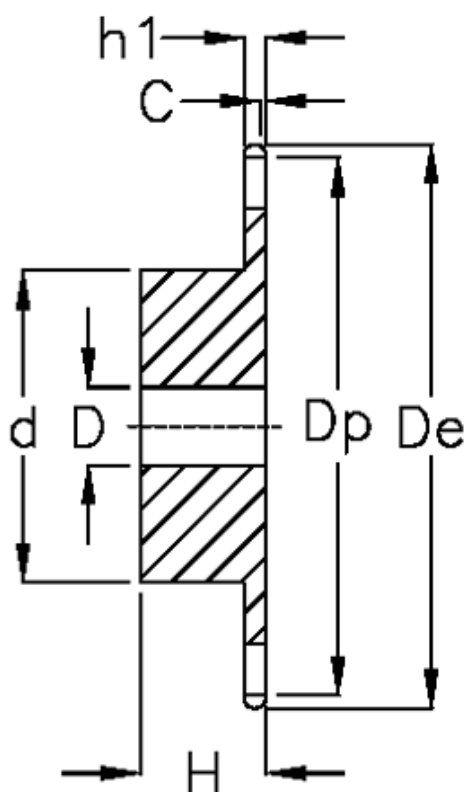

Article number: 616081003014

Description: Sprocket 06 B-1 Z=14 simplex
predrilled, Rustfast

Measures

C = 1
d = 31
D = $10 \pm 0,5$

De = 46.3

Dp = 42.8

For chain size = 3/8" x 7/32"

For chain type = 06 B-1

H = 25

$h_1 = 5.2$

Number of teeth = 14